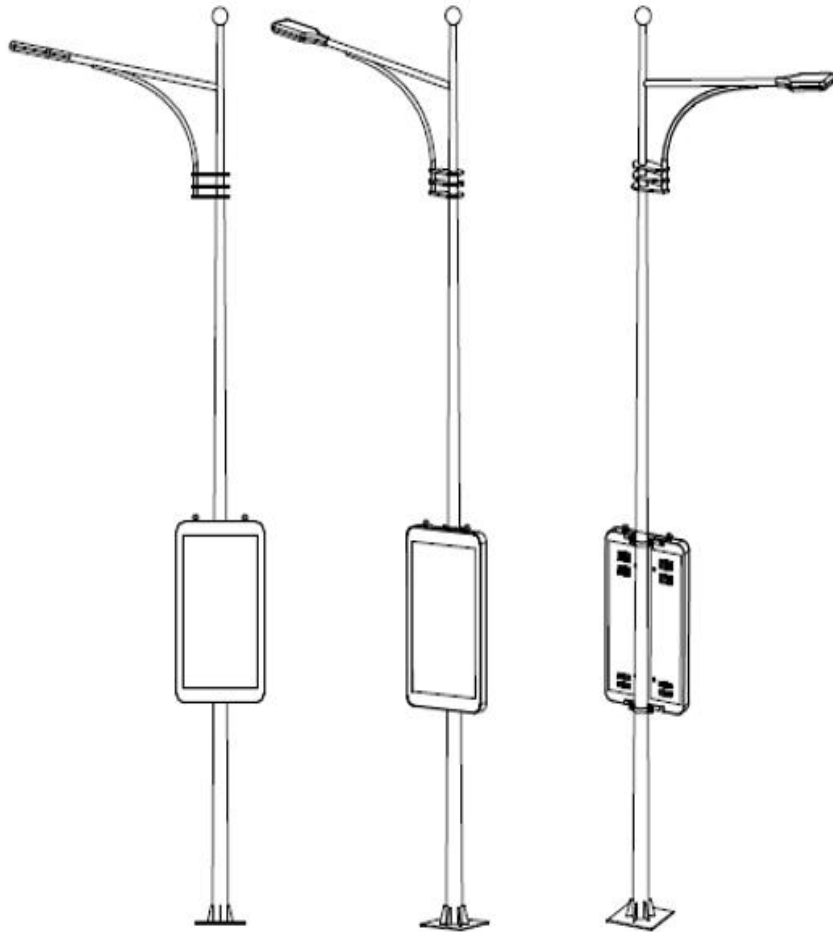

❖ 整条街同时显示同一条广告吸引观众注意力的同时给其留下震撼的印象

Example installation P6

**P6 front view
design**

Example installation P6

P6 Backside view design

Example installation P6

The Pole staple bolt
抱箍

Fixed on the pole diagram
灯杆安装示意图

Example installation P6

P6 Backside
Signal cable and power cable layout
P6信号线和电源线接口

220V/110V Adjustable power input
220V/110V 可调节电压输入

Example installation P6

**P6 finished
installation
P6效果图**

Example delivery package of P6