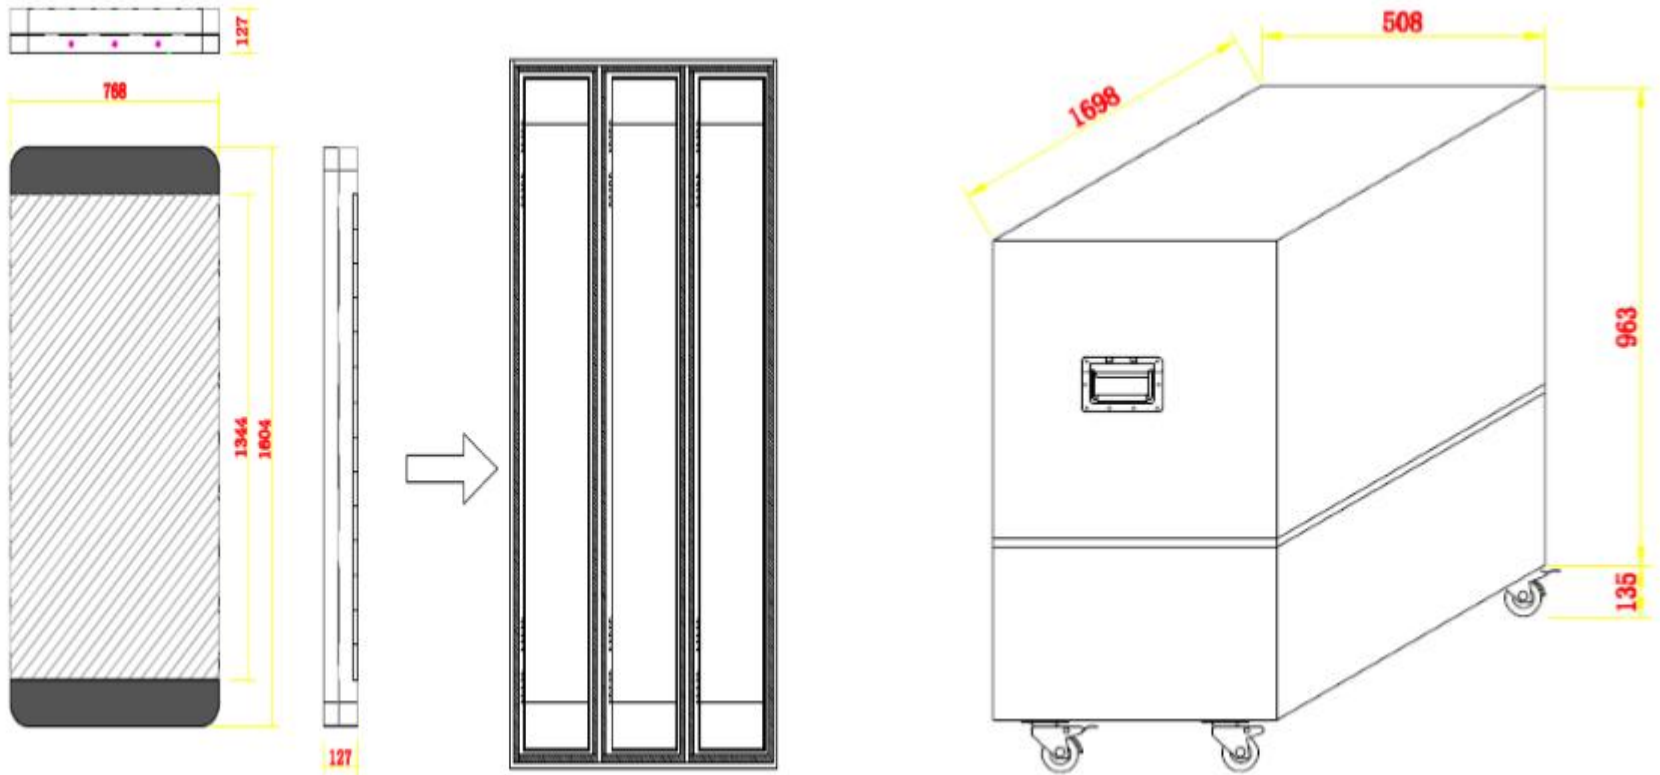

**package: Flight case(OR Cartons)
3sets into one flight case/Cartons**

Outdoor LED lighting pole display
Control Model explanation
户外灯杆屏控制示意图

**Faster wireless.
Far and Wide
(3G&WIFI)
无线快速
任意位置
(3G&WIFI)**