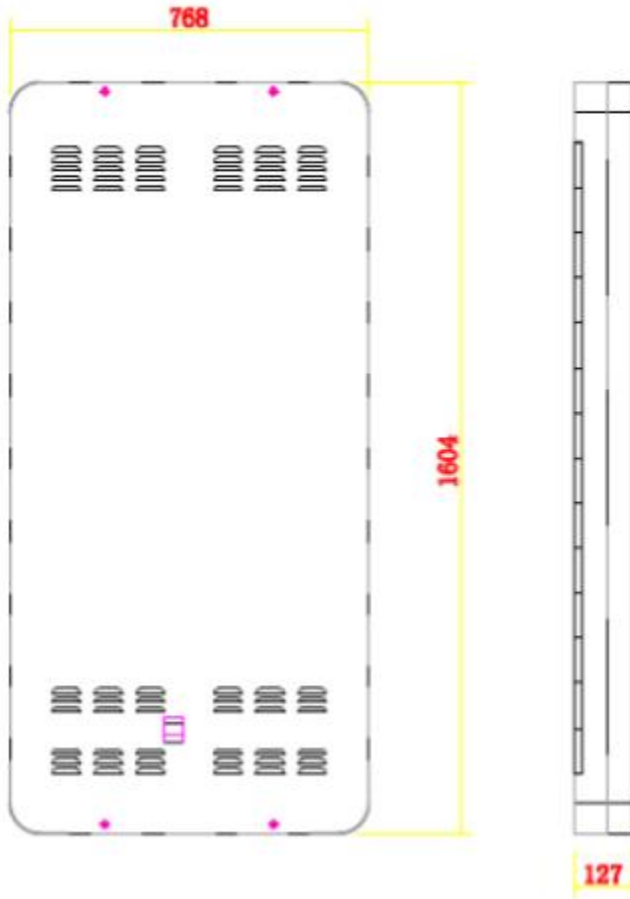

❖ 整条街同时显示同一条广告吸引观众注意力的同时给其留下震撼的印象

Example installation P6

**P6 front view
design**

Example installation P6

P6 Backside view design

Example installation P6

The Pole staple bolt
抱箍

Fixed on the pole diagram
灯杆安装示意图